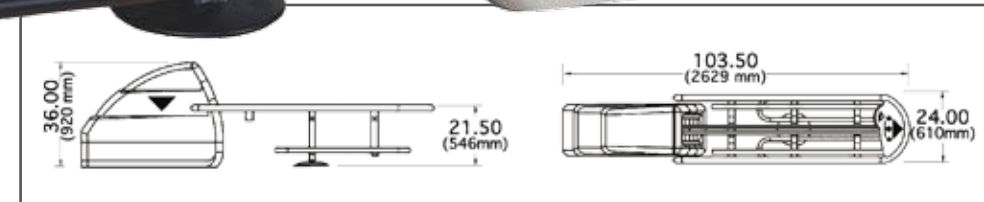

- Create less back strain for your customers - ergonomically optimized ball rack height is 5 inches taller than industry-standard ball return racks. Perfect for today's open play environment where you have bowlers of all ages.
- Contemporary design and glow-in-the-dark hood and rails compliment all QubicaAMF furniture for a coordinated center look.
- Unique Smartpath™ distribution guarantees alternate left/right ball placement for bowler convenience.
- The sleek ball rack provides generous storage capacity for up to 11 balls.
- An optional lower ball storage rack provides capacity for 10 more balls.
- Heavy duty solid state power-lift motor can lift 5 balls at once.
- Hood is easy to remove, providing quick access to the power-lift for maintenance.
- Only ball return in the industry with the motor and control box above the lane level for easy access and maintenance.