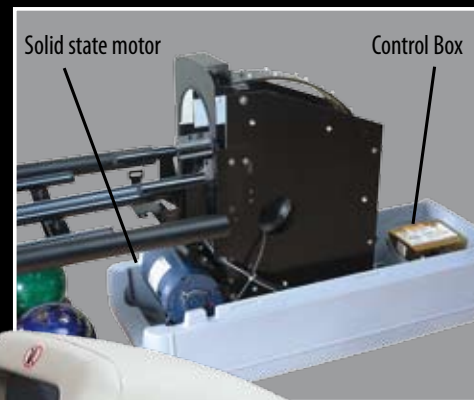

You'll like QubicaAMF ball returns for those reasons as well - plus their dependable operation, their powerful and industry-leading lift motors, and their ease-of-maintenance.

From the progressive Options Ball Return to the industry-standard Profile Ball Return you can't go wrong choosing QubicaAMF!

OPTIONS BALL RETURN

Function Meets Style - Ergonomically designed for today's bowling environment.

Designed for the modern bowling environment, the Options ball return is the industry's easiest and most comfortable ball return for your customers to use.

- Create less back strain for your customers - ergonomically optimized ball rack height is 5 inches taller than industry-standard ball return racks. Perfect for today's open play environment where you have bowlers of all ages.
- Contemporary design and glow-in-the-dark hood and rails compliment all QubicaAMF furniture for a coordinated center look.
- Unique Smartpath™ distribution guarantees alternate left/right ball placement for bowler convenience.
- The sleek ball rack provides generous storage capacity for up to 11 balls.
- An optional lower ball storage rack provides capacity for 10 more balls.
- Heavy duty solid state power-lift motor can lift 5 balls at once.
- Hood is easy to remove, providing quick access to the power-lift for maintenance.
- Only ball return in the industry with the motor and control box above the lane level for easy access and maintenance.