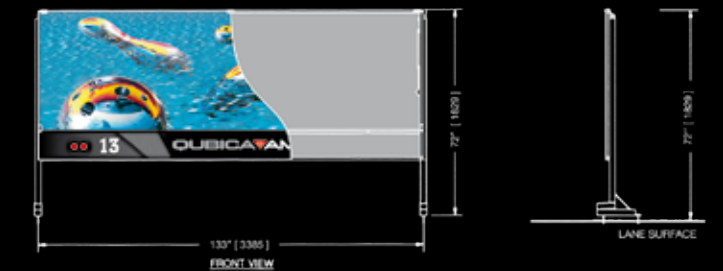

Lower & Upper Tier Panels

This deluxe 3-D double-tiered design comes in standard heights to accommodate any ceiling requirement. Only a simple kit is necessary for upgrading.