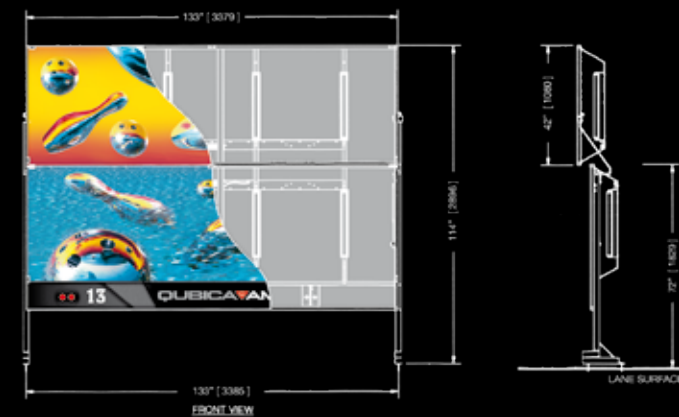

Lower Tier Panels

This MASQ traditional collection provides a variety of exciting designs with all the MASQ benefits of quick installation, mixing and matching, and easy upgrade.