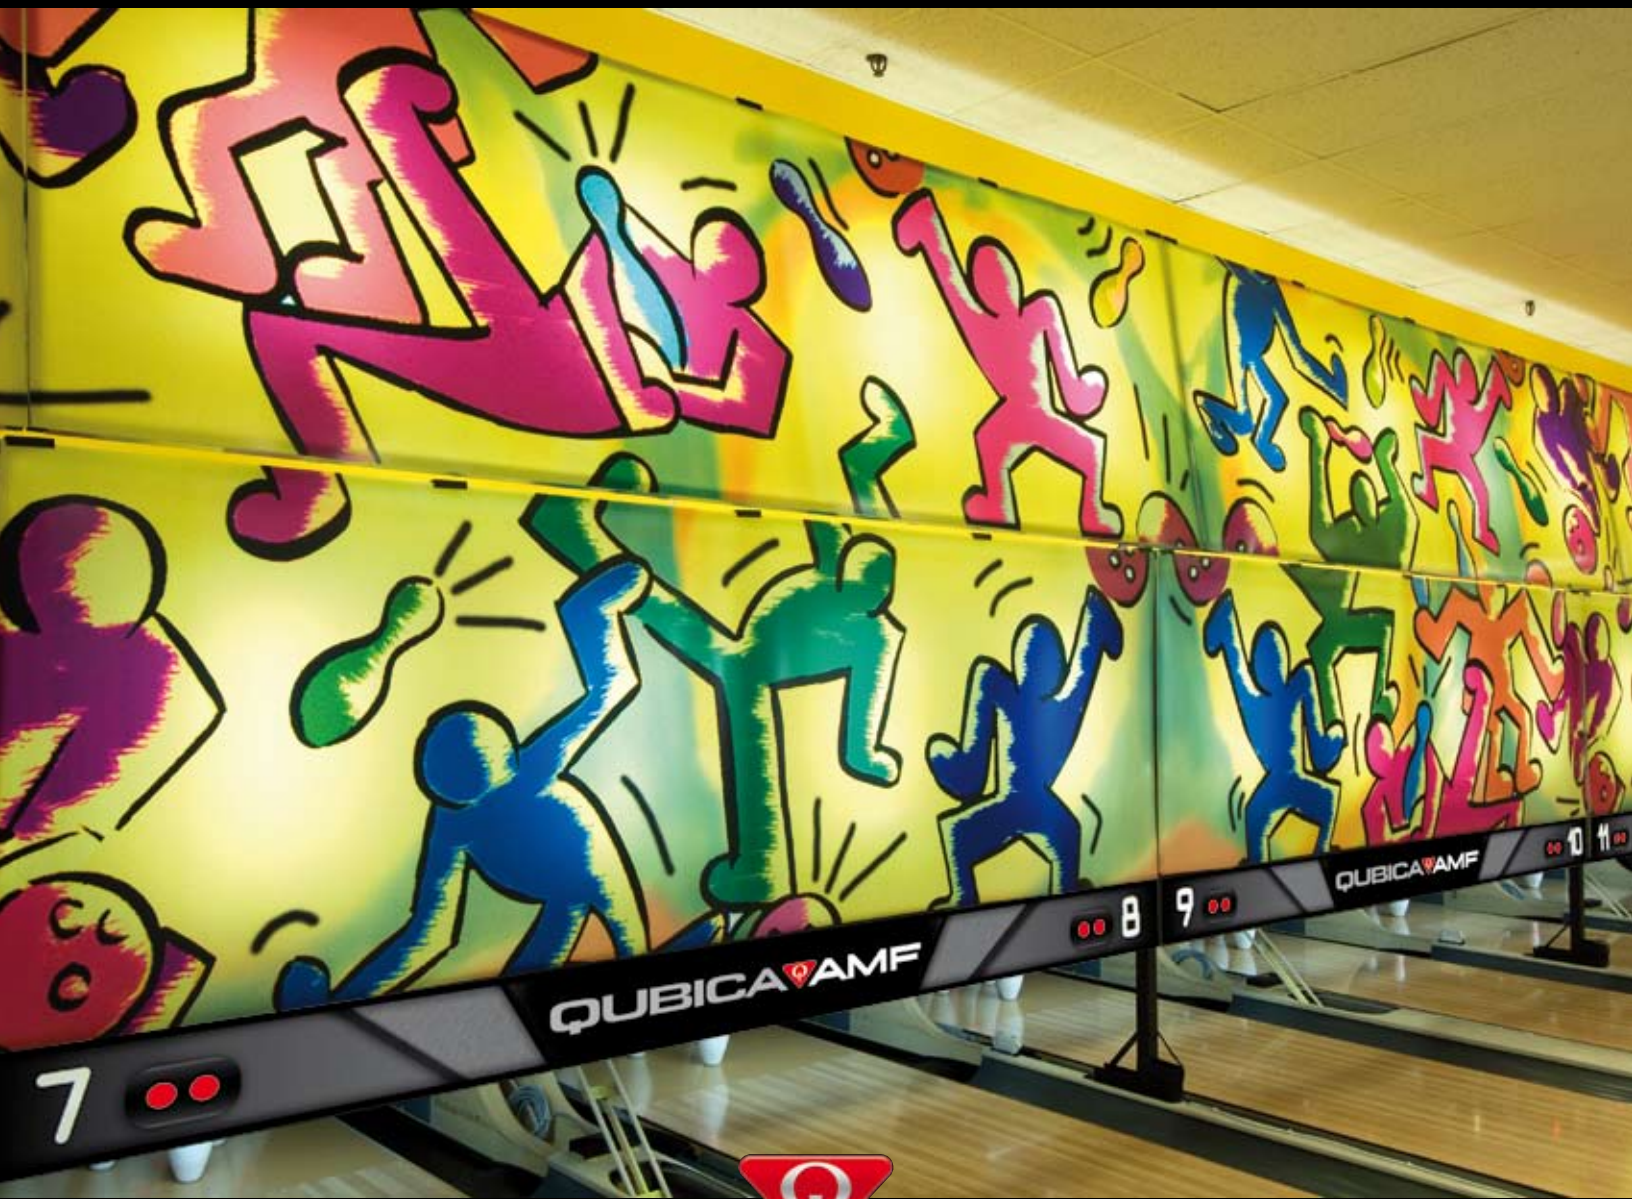

QUBICA  AMF

**BRIGHT AND EXCITING QUBICAAMF MASKING CAN GIVE YOUR ENTIRE CENTER A NEW AND INVITING LOOK OVERNIGHT A LOOK YOUR CUSTOMERS ARE SURE TO APPRECIATE.**

Colorful and stunning QubicaAMF MASQ panels elevate the fun factor for bowlers. Add the MASQ Back-Lit kit, and the fun takes on a whole new look the moment the glow-in-the-dark colors dramatically light up your center's atmosphere to enhance graphics during regular bowling

In fact, nothing changes the appearance of your center as fast as installing new MASQ panels from QubicaAMF. You can transform the entire feel of your center overnight thanks to their easy installation.