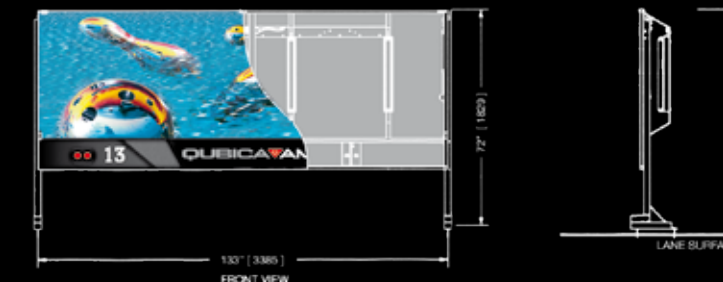

Lower & Upper Tier Panels with Back-Lit Kit

These top-of-the-line panels with Back-Lit kit have Velcro fasteners, enabling you to change the artistic mood of your center in no time at all. Storage is a snap, too. Panel film images roll up into small, easy-to-store tubes for safekeeping.